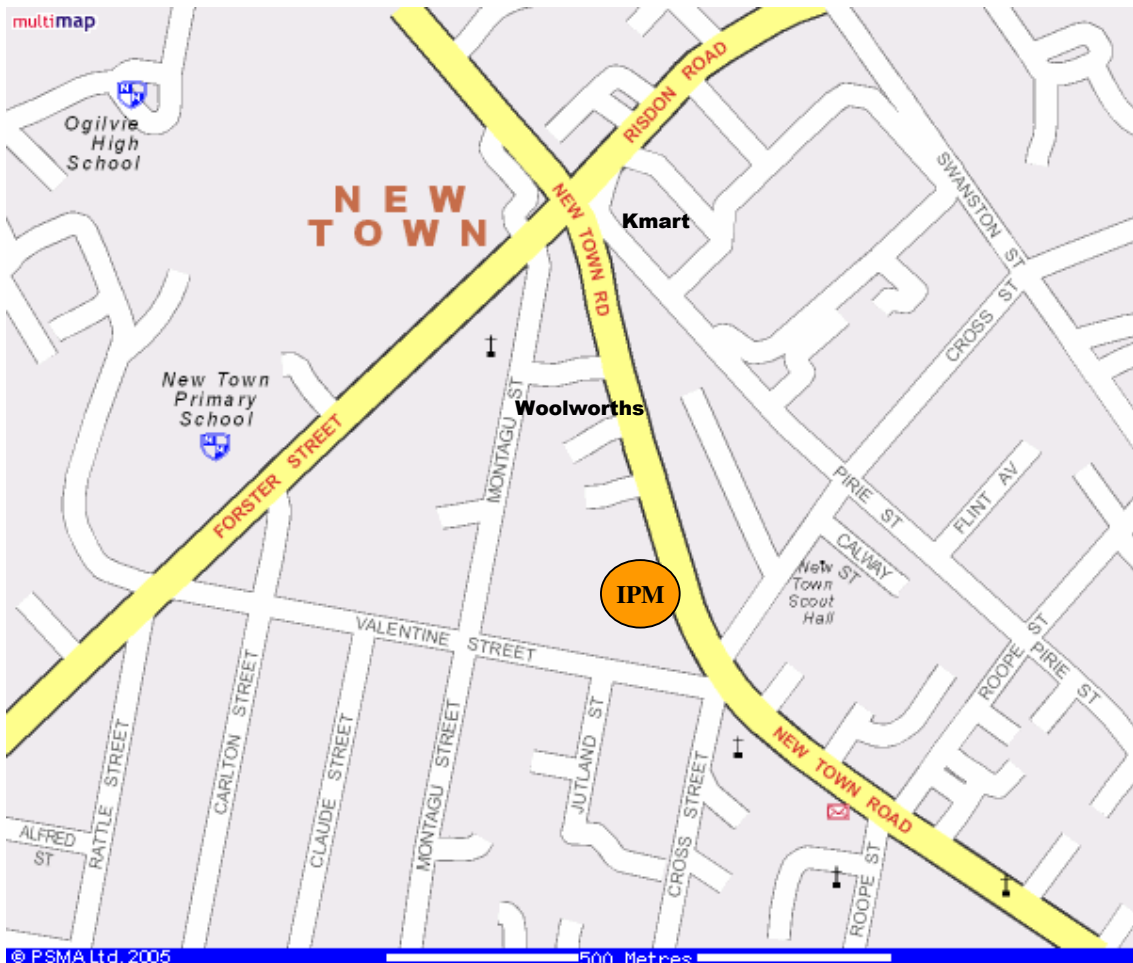

## Location and Parking Map

All day parking is available on New Town Rd opposite IPM, or on any side street. New Town Rd, on the same side as IPM, is 1 hour and 2 hour parking only (this is policed).